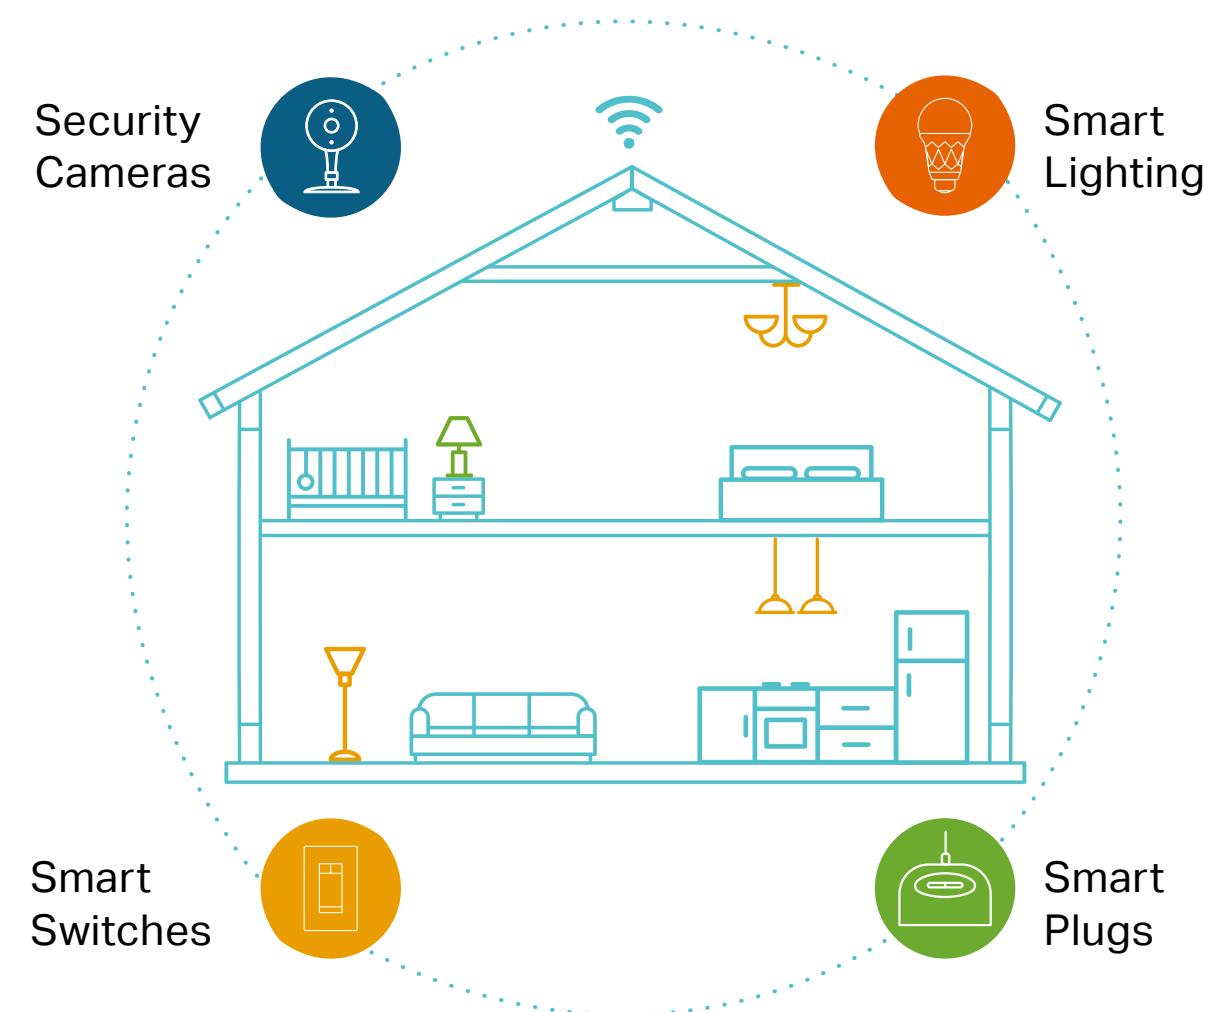

Made for the Outdoors

The certified IP64 rating and weather-resistant cover ensure protection against dust intrusion and splashes of water. When not in use, the sockets should remain capped with the included weather-resistant cover.

Highlights

Control Even with Your Hands Full

Enjoying a barbecue outdoors and have your hands full of condiments or food? Just use a simple voice command to turn outdoor lights on or off, or adjust the brightness as you like.

Your Home. One App.

Turn your home into a true smart home with Kasa Smart. Automate your lights and appliances with smart plugs, bulbs, and switches. Secure your home with Kasa cameras. Control it all from the Kasa Smart app.

Voice Control

Use simple voice commands with Alexa or Google Assistant to control your connected devices.

Set Schedules

Switch your outdoor lighting on and off automatically to save energy and effort.

Full-Range Brightness